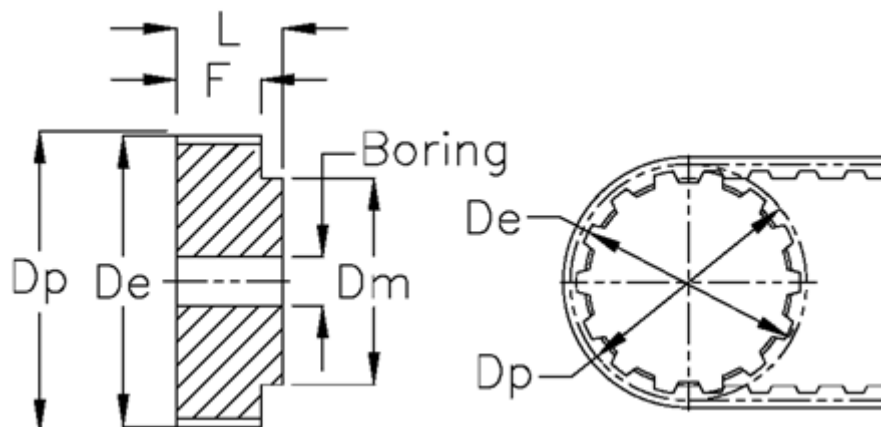

Data Sheet

Article number: 60415331044

Description: Timing Belt Pulley 31 T10 44/0

Measures

| | | |
|--------------|-----------|---------------|
| Belt width | = - 16 mm | Type = T10 |
| De | = 138.2 | Weight = 1.09 |
| Dm | = 88 | |
| Dp | = 140.2 | |
| F | = 21 | |
| L | = 31 | |
| Pre-drilled | = 10 | |
| Tooth number | = 44 | |